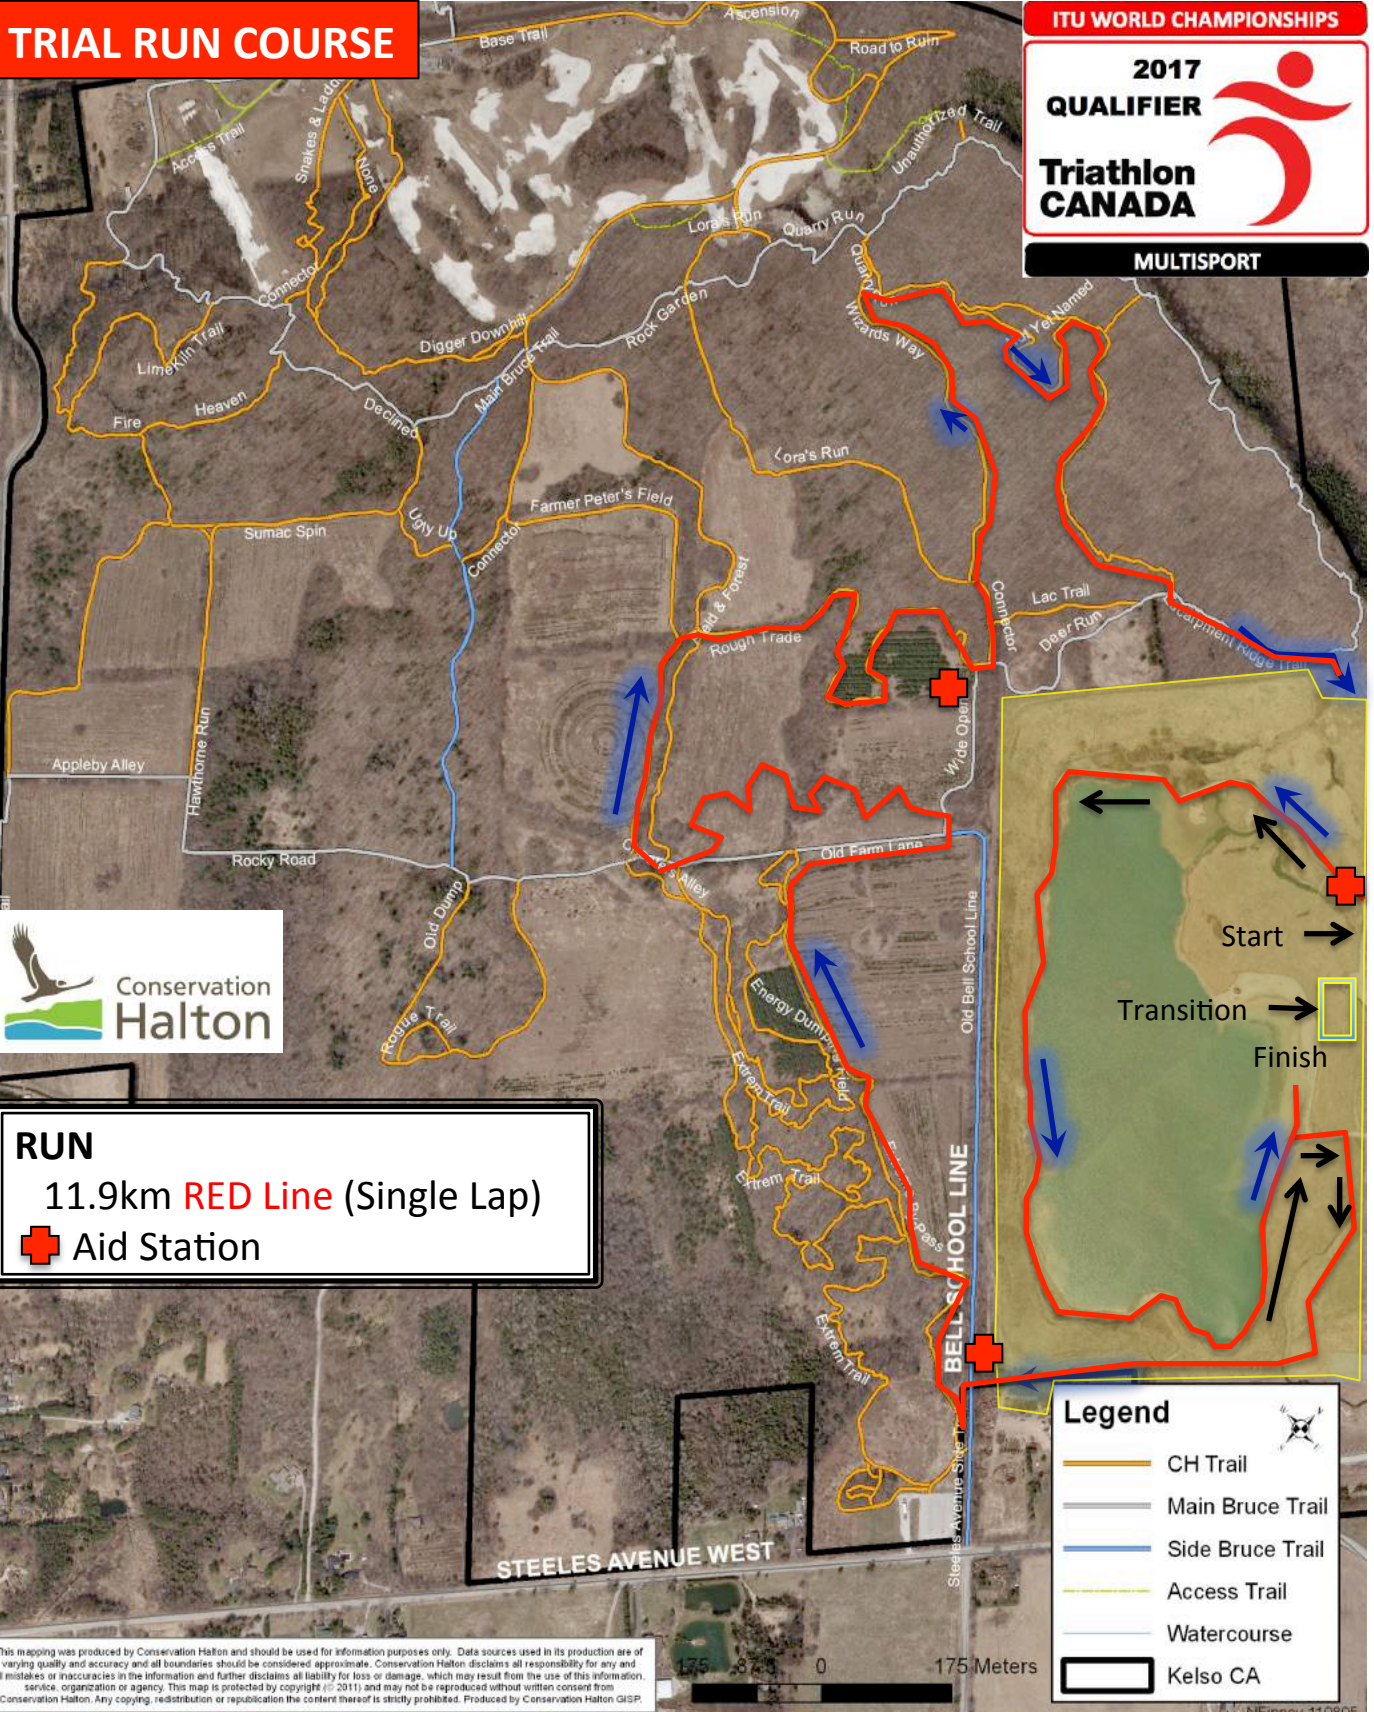

TRIAL RUN COURSE

ITU WORLD CHAMPIONSHIPS

2017
QUALIFIER

Triathlon
CANADA

MULTISPORT

RUN
11.9km **RED** Line (Single Lap)
+ Aid Station

Legend

- CH Trail
- Main Bruce Trail
- Side Bruce Trail
- Access Trail
- Watercourse
- Kelso CA